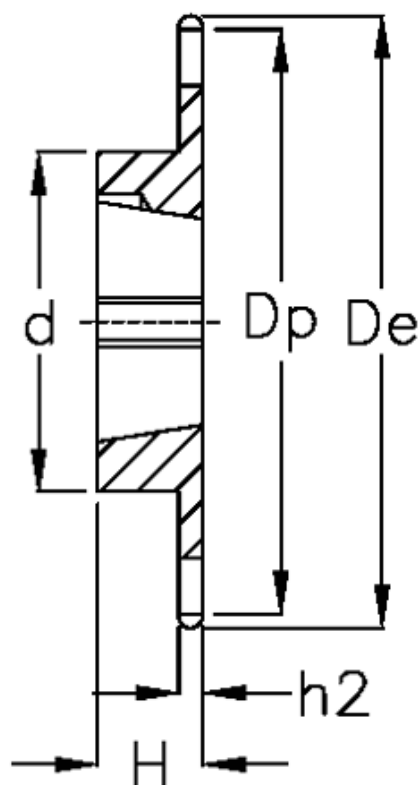

Data Sheet

Article number: 616031008076

Description: Taperbored sprocket 16 B-1 Z=76 simplex
for bushing 3020

Measures

C = 2.5
d = 140
De = 627
Dp = 614.65

For bush = 3020

For chain size = 1" x 17,02 mm

For chain type = 16 B-1

H = 51

h1 = 16.2

Material = Støbejern

Number of teeth = 76